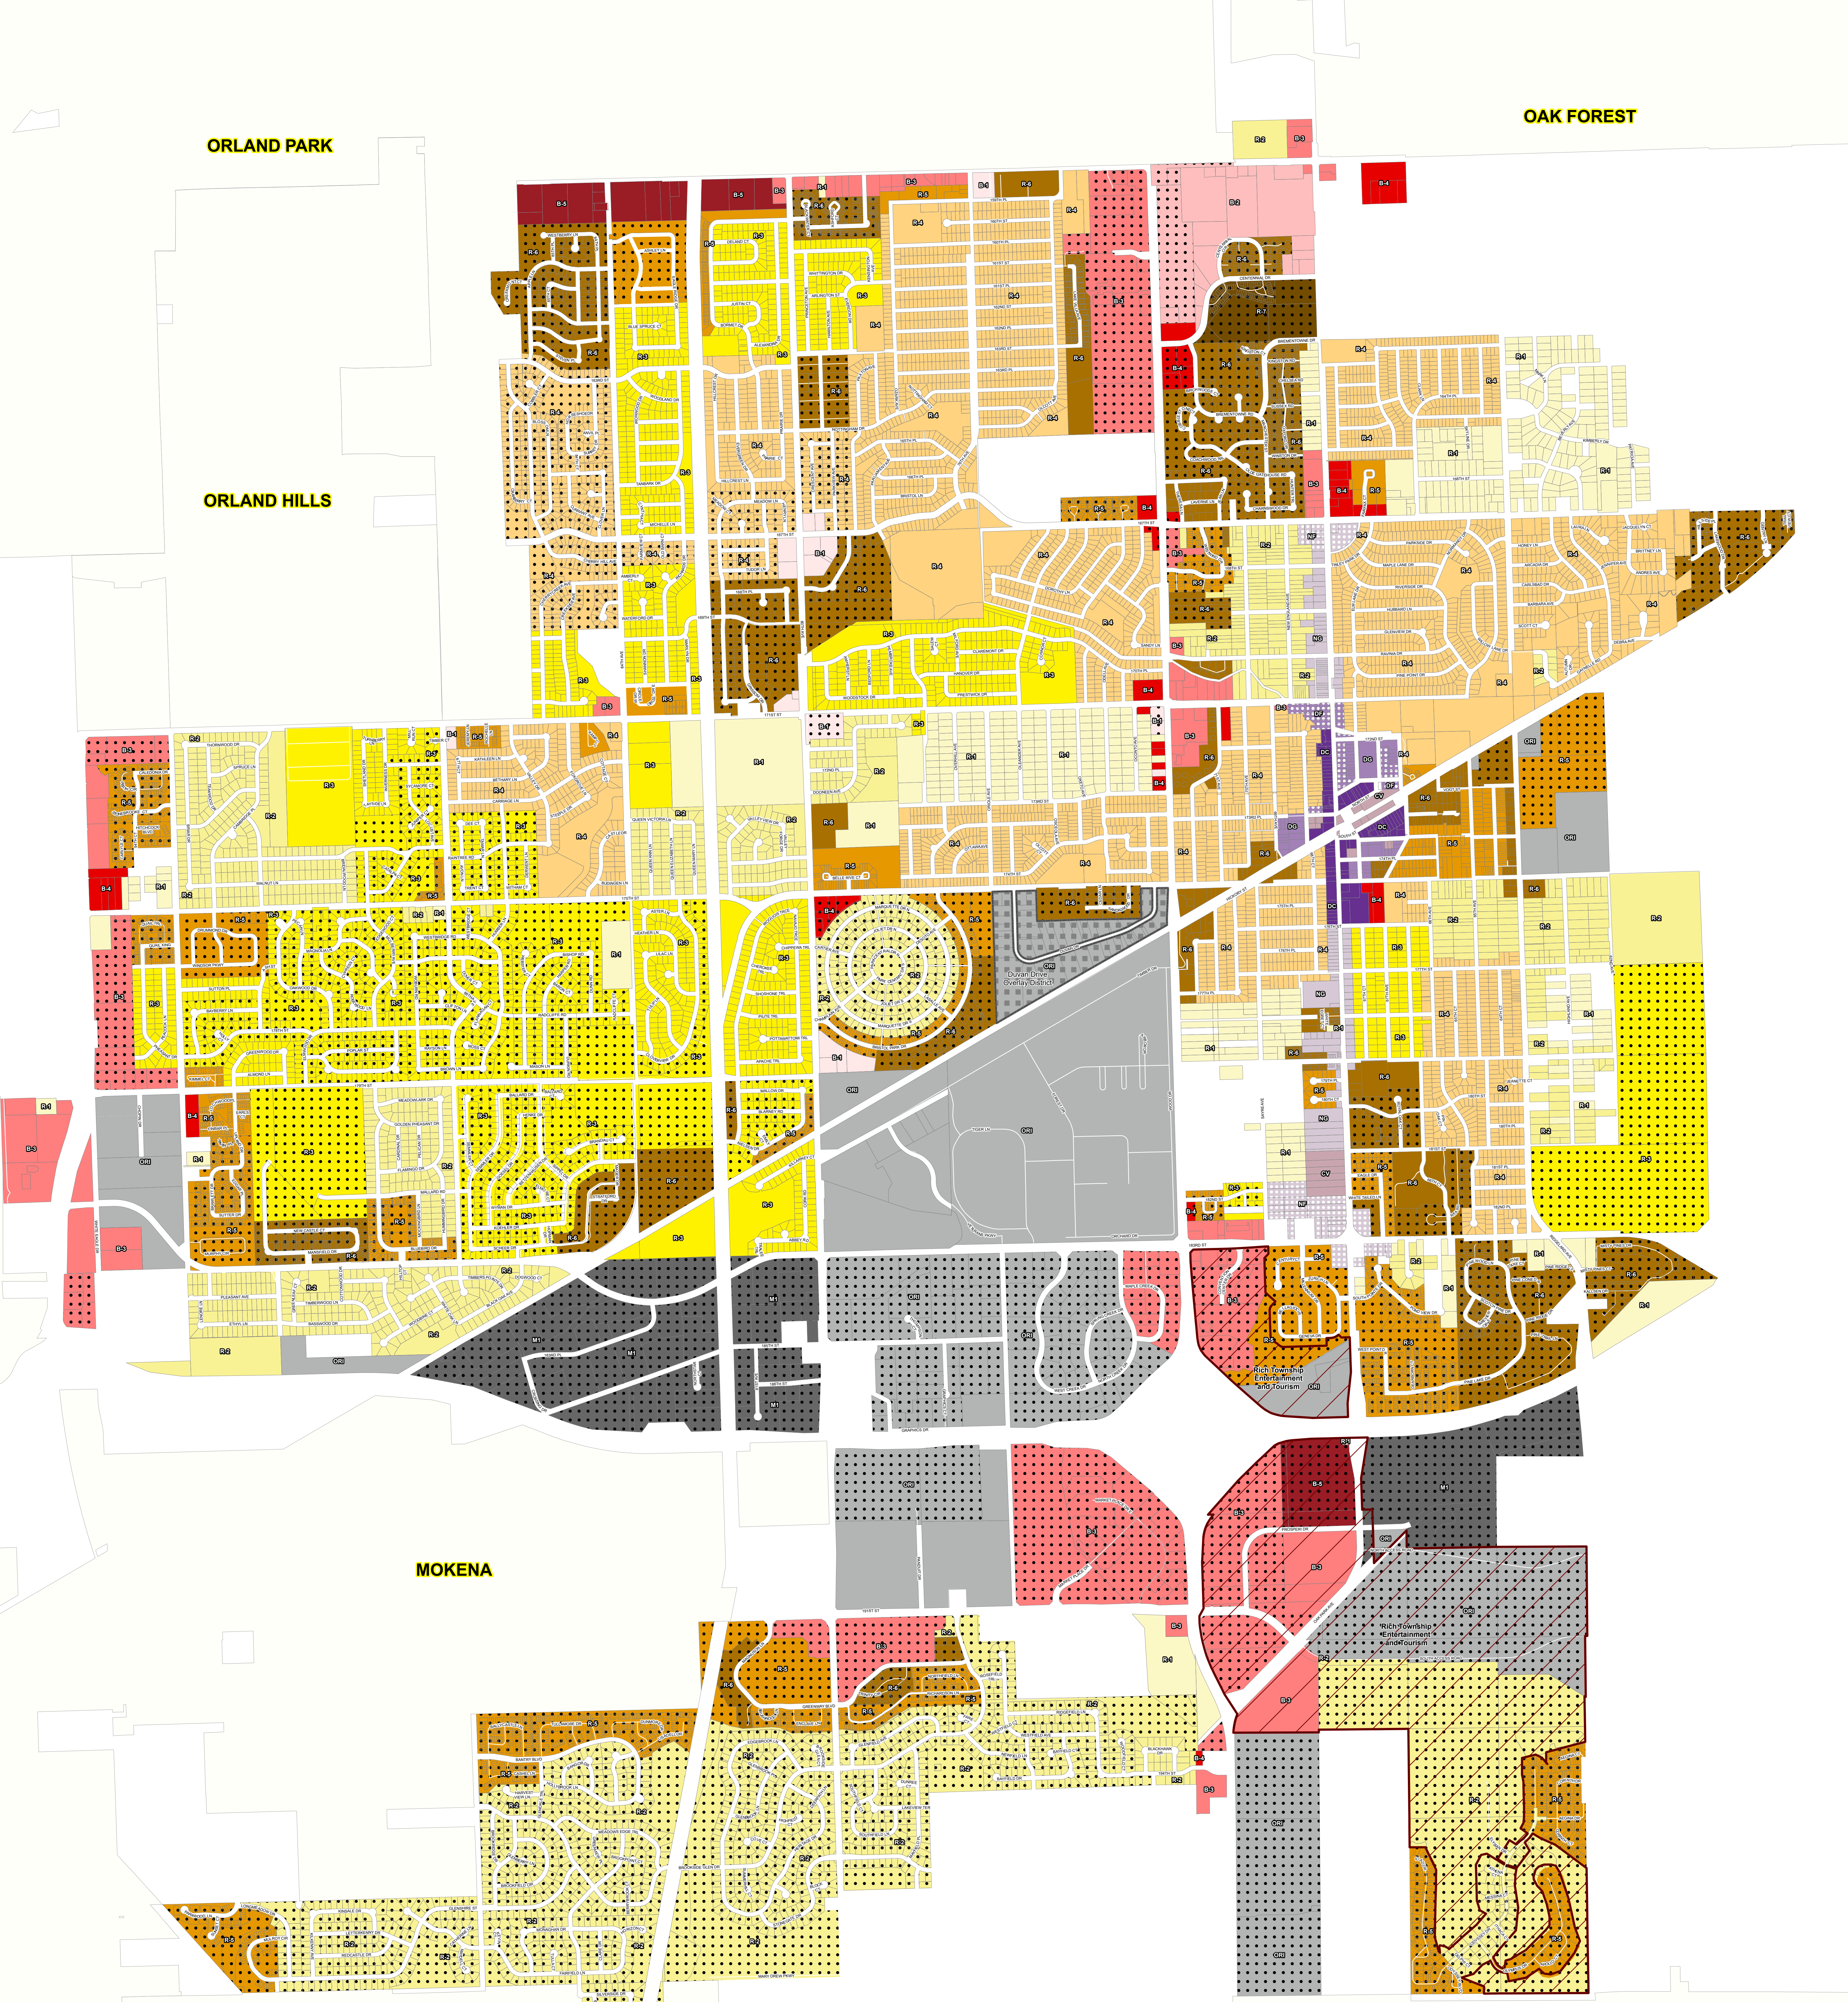

Village of Tinley Park Official Zoning Map 2022

Reflecting Map Amendments Through 12/31/2022

ORLAND PARK

OAK FOREST

ORLAND HILLS

MOKENA

FRANKFORT

MATTESON

Zoning			
Residential	Commercial	Downtown Legacy District	Overlay Districts
R1	B1	CV	Planned Unit Development (PD)
R2	B2	DC	Rich Township Entertainment and Tourism Overlay District (RTETO)
R3	B3	DF	Mixed-Use Duvan Drive Overlay District (MU-1)
R4	B4	DG	
R5	B5	NF	
R6	ORI	NG	
R7	M1		